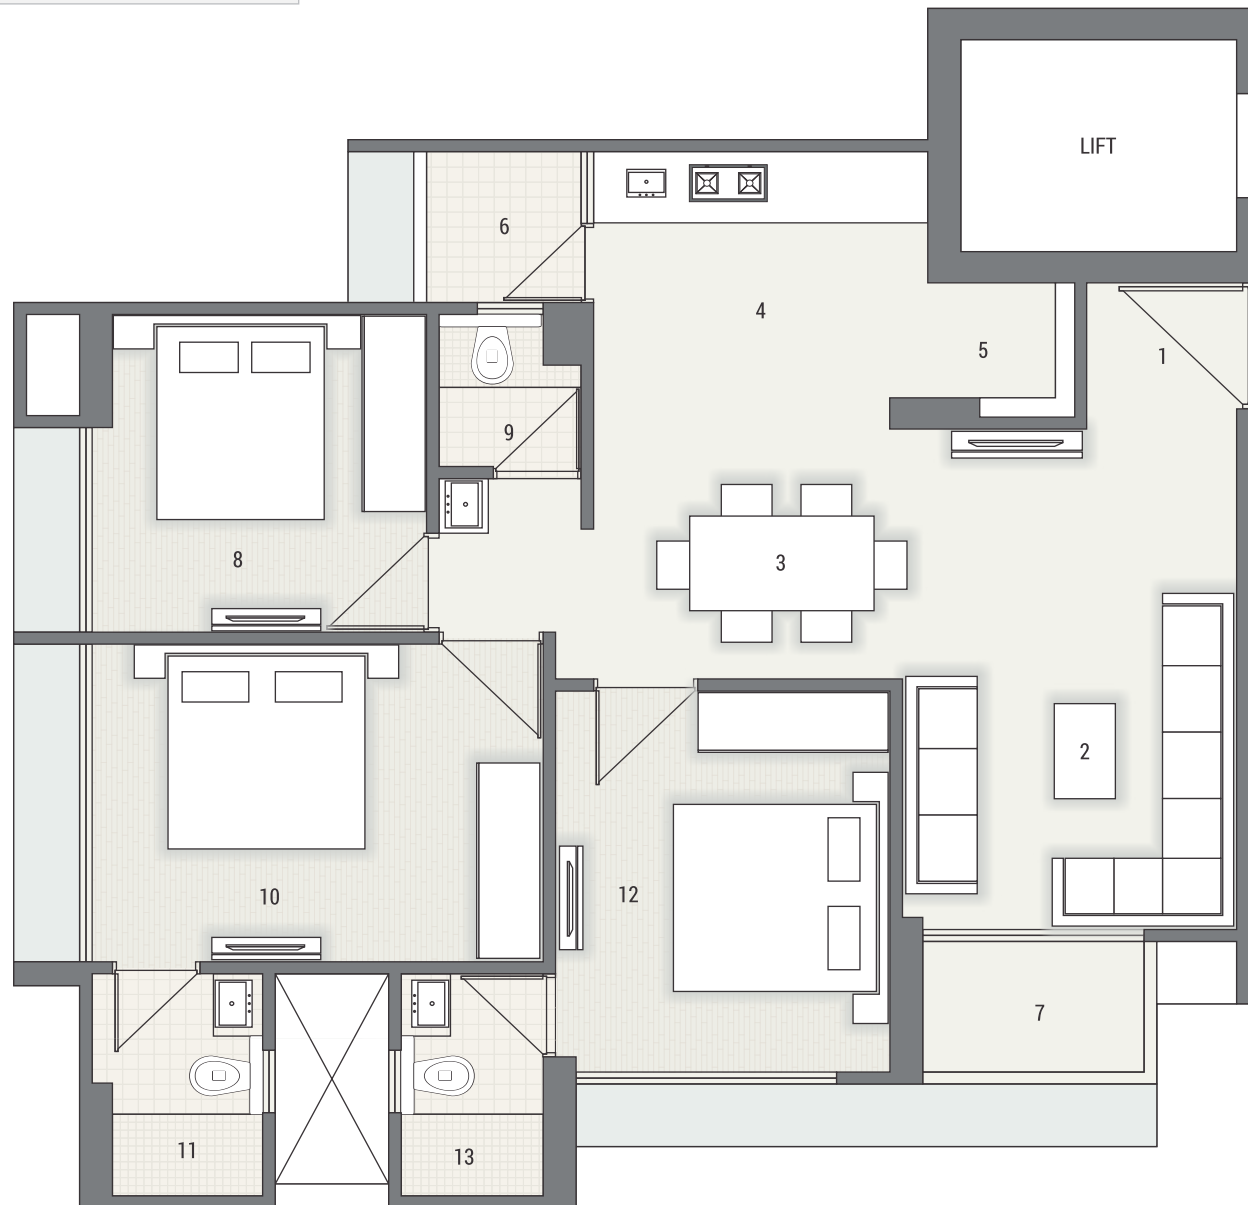

# 3 BHK - BLOCK C

1	VESTIBULE	4'7" x 4'6"
2	LIVING	15'9" x 10'0"
3	DINING	7'10" x 8'10"
4	KITCHEN	8'9" x 10'0"
5	STORE	4'0" x 4'4"
6	WASH	4'9" x 4'7"
7	BALCONY	4'2" x 6'7"

8	BEDROOM	10'0" x 10'0"
9	C. TOILET	6'8" x 4'3"
10	BEDROOM	10'0" x 13'5"
11	TOILET	7'0" x 4'6"
12	BEDROOM	12'0" x 10'0"
13	TOILET	7'0" x 4'6"

RERA CARPET: 915 Sq. Ft.