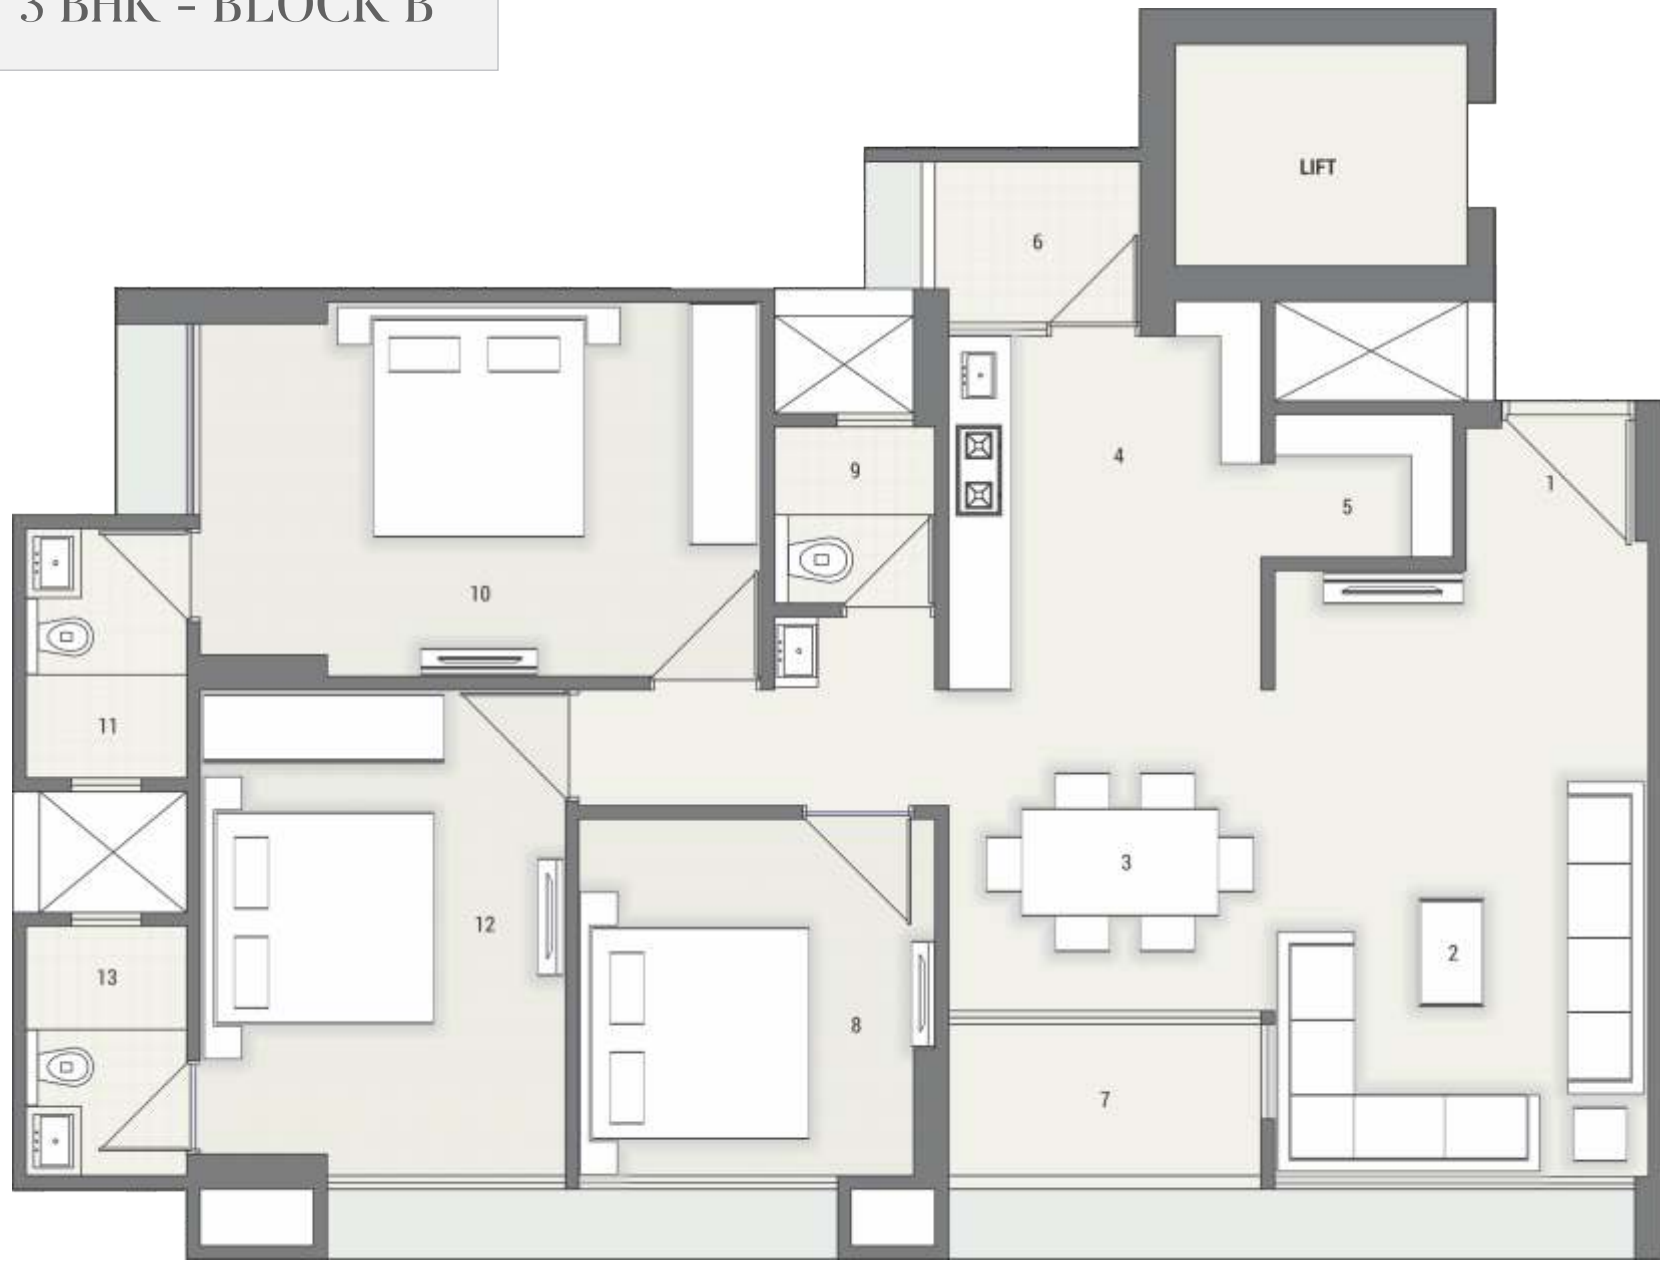

3 BHK - BLOCK B

1	VESTIBULE	5'1.5" x 4'0"
2	LIVING	10'6" x 17'0"
3	DINING	9'1.5" x 9'0"
4	KITCHEN	8'9" x 10'0"
5	STORE	5'0" x 4'0"
6	WASH	6'1.5" x 4'6"
7	BALCONY	8'9" x 4'7.5"

8	BEDROOM	10'0" x 10'0"
9	C. TOILET	4'6" x 5'0"
10	M. BEDROOM	15'9" x 10'6"
11	TOILET	4'6" x 7'0"
12	BEDROOM	10'3" x 13'7.5"
13	TOILET	4'6" x 7'0"

RERA CARPET: 1045 Sq. Ft.